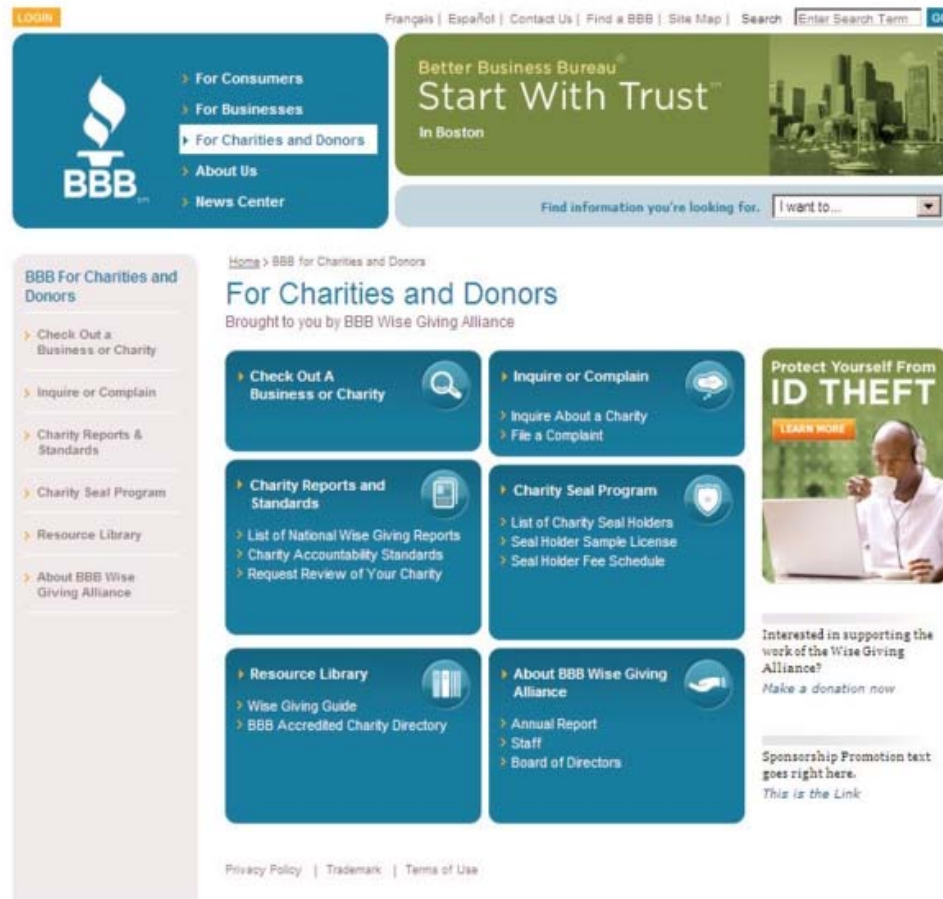

**BBB Military Line**  
Vivamus solesitque. Nunc solesitque elementum nisi. Aenean fermentum posuere lorem. Quisque et orci pellentesque augue vehicula interdum. Fusce portitor risus at mi. Integer laeulis, tortor laeunia feugiat sodales, velit sem rutrum ligula, sed ultricies dui velit non quam.

- [Direct Internal Link here](#)
- [Direct Internal Link here](#)
- [Direct Internal Link here](#)

**BBB Wise Giving Alliance**  
Vivamus solesitque. Nunc solesitque elementum nisi. Aenean fermentum posuere lorem. Quisque et orci pellentesque augue vehicula interdum. Fusce portitor risus at mi. Integer laeulis, tortor laeunia feugiat sodales, velit sem rutrum ligula, sed ultricies.

**Request a Quote**  
Vivamus solesitque. Nunc solesitque elementum nisi. Aenean fermentum posuere lorem. Quisque et orci pellentesque augue vehicula interdum. Fusce portitor risus at mi. Integer laeulis, tortor laeunia feugiat sodales, velit sem rutrum ligula, sed ultricies.

[Privacy Policy](#) | [Trademarks](#) | [Terms of Use](#)

-- more --

The *Charity Information Service* section is now set up to provide comprehensive, easily accessed information for charities and donors, as well as information from the Council of Better Business Bureau's Wise Giving Alliance. The segment menu for donors and charities includes: *Check Out a Charity*; *Charity Reports and Standards*; *Inquire or Complain*; *Charity Seal Program*; *Resource Library*, and *BBB Wise Giving Alliance*.